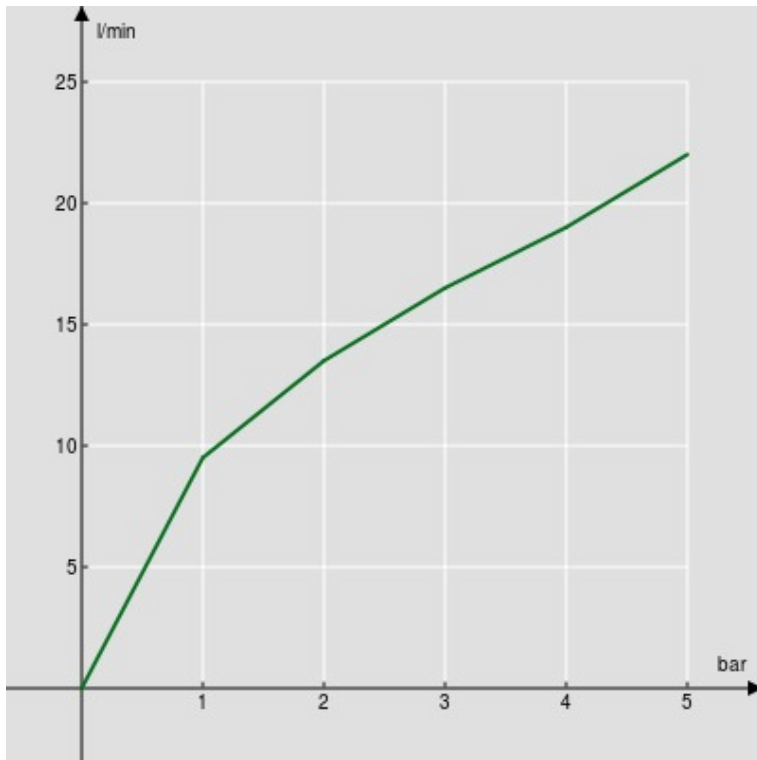

SPECIFICATIONS

Shower set with 1/2" water connection

Chrome

Teflon coated fixed hand shower support

Single jet hand shower and 150 cm hose

Packaging: 24 x 25 x 8 cm / 0,0048 m³ / 0,8 kg

FLOW RATE DIAGRAM: HOT/COLD WATER