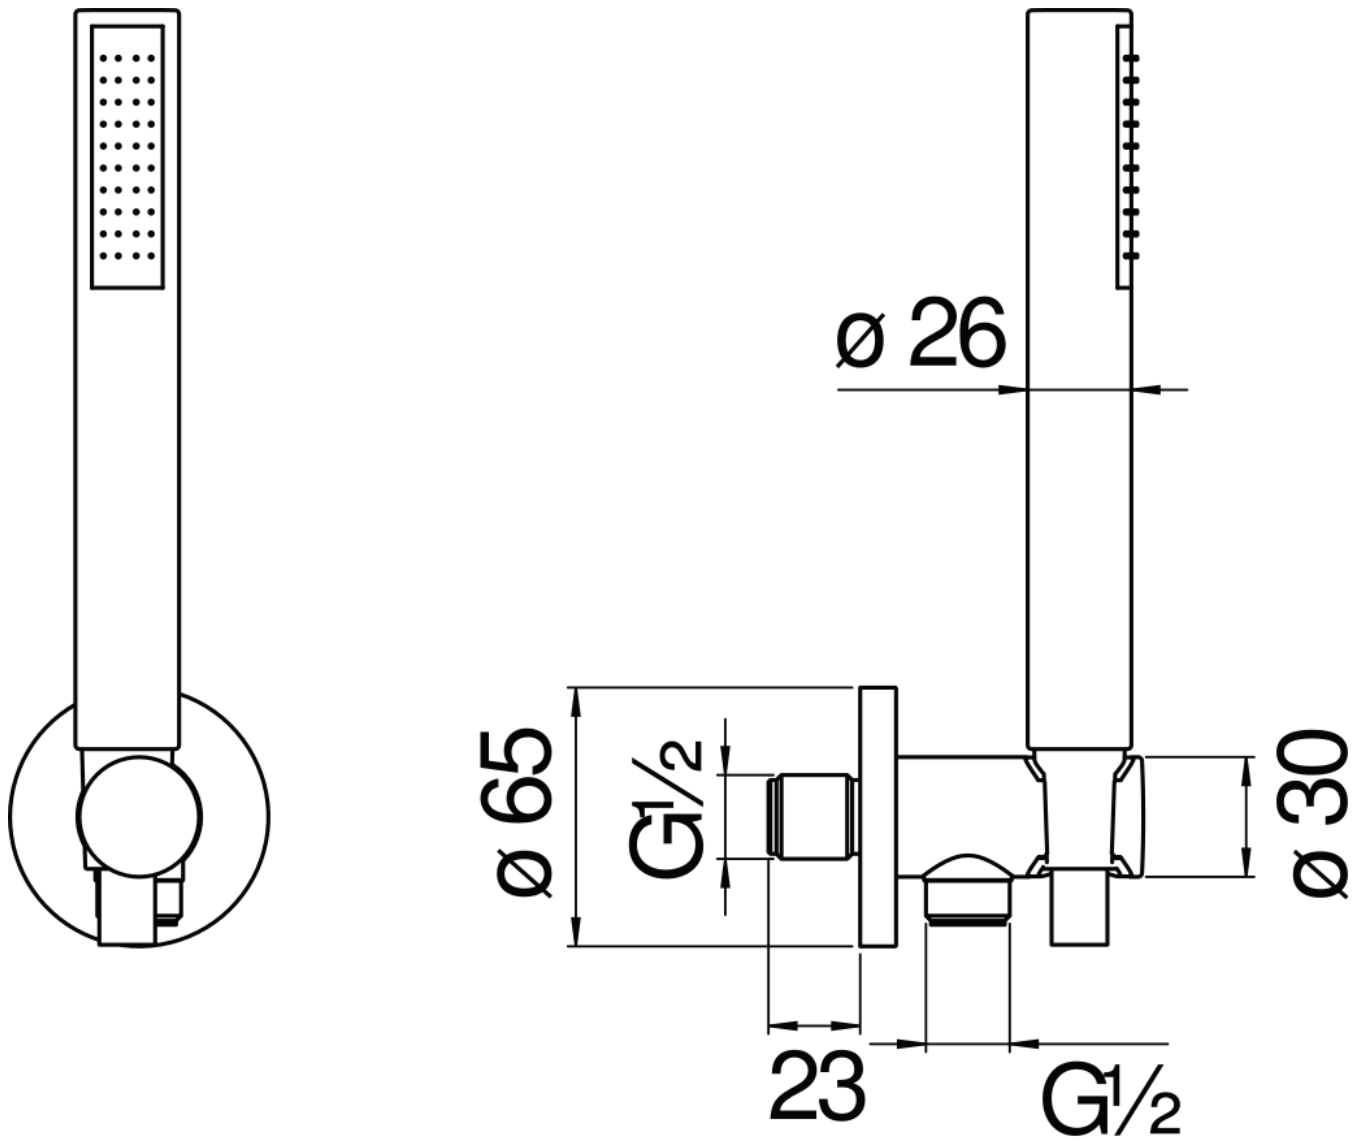

SPECIFICATIONS

Shower set with 1/2" water connection

Chrome

Teflon coated fixed hand shower support

Single jet hand shower and 150 cm hose

Packaging: 24 x 25 x 8 cm / 0,0048 m³ / 0,8 kg

FLOW RATE DIAGRAM: HOT/COLD WATER

— Hand shower